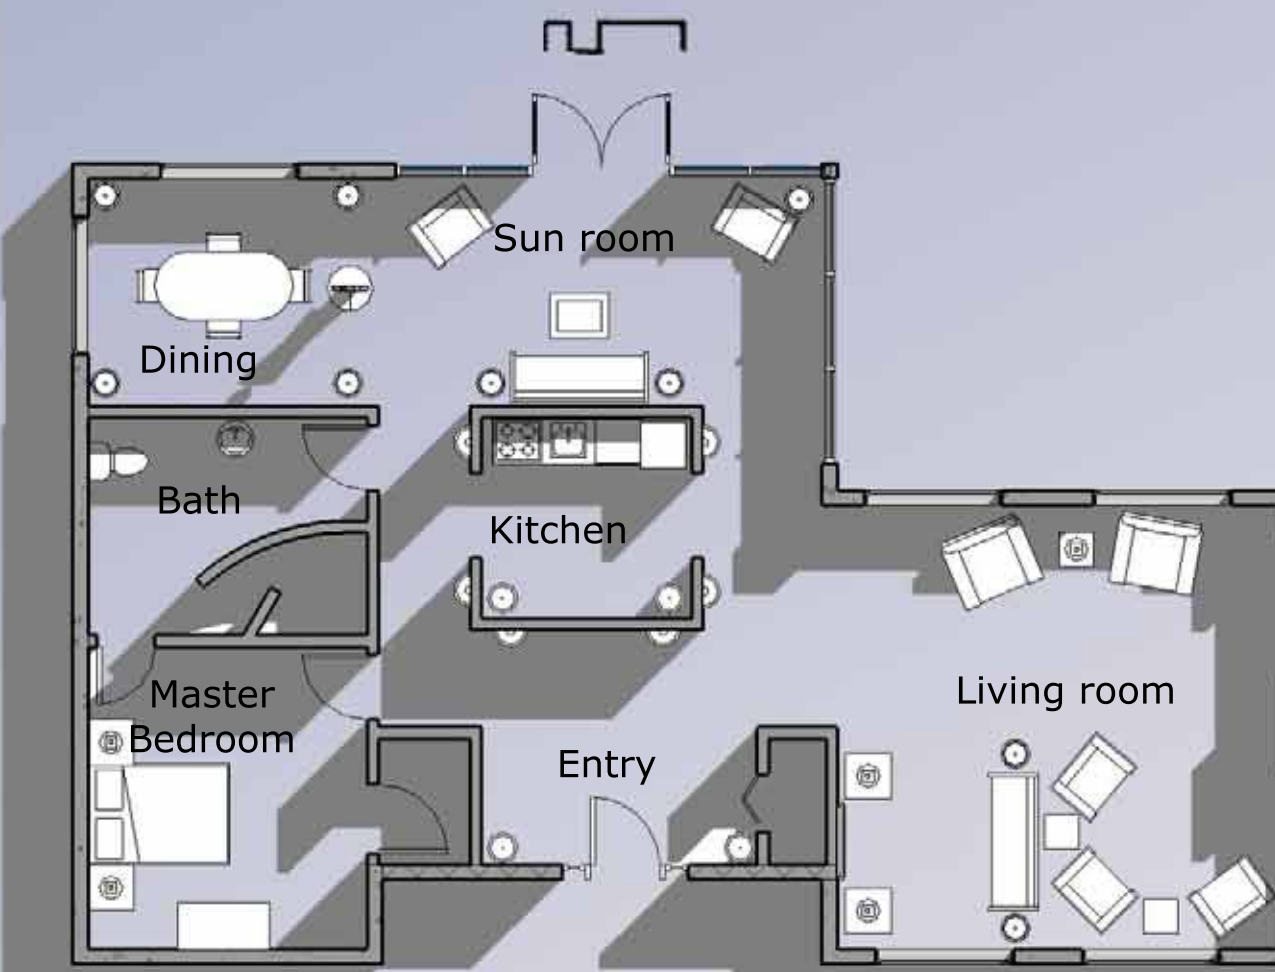

BD Tilt-up Design
 Brennan Drake
ALFRED STATE COLLEGE

REAR

FRONT

BASE HOUSE

TWO BEDROOM

THREE BEDROOM

GRANITE FLAKES TO ADD COLOR

FRONT ELEVATIONS

HEAT DISPENSING TOWER

REAR ELEVATIONS

LEFT ELEVATIONS

SHARED PARKING AREA

Brennan Drake
 Alfred, NY
 (607)857-1725
 Drakebd@alfredstate.edu
 Alfred State College
 Prof: Rex Simpson