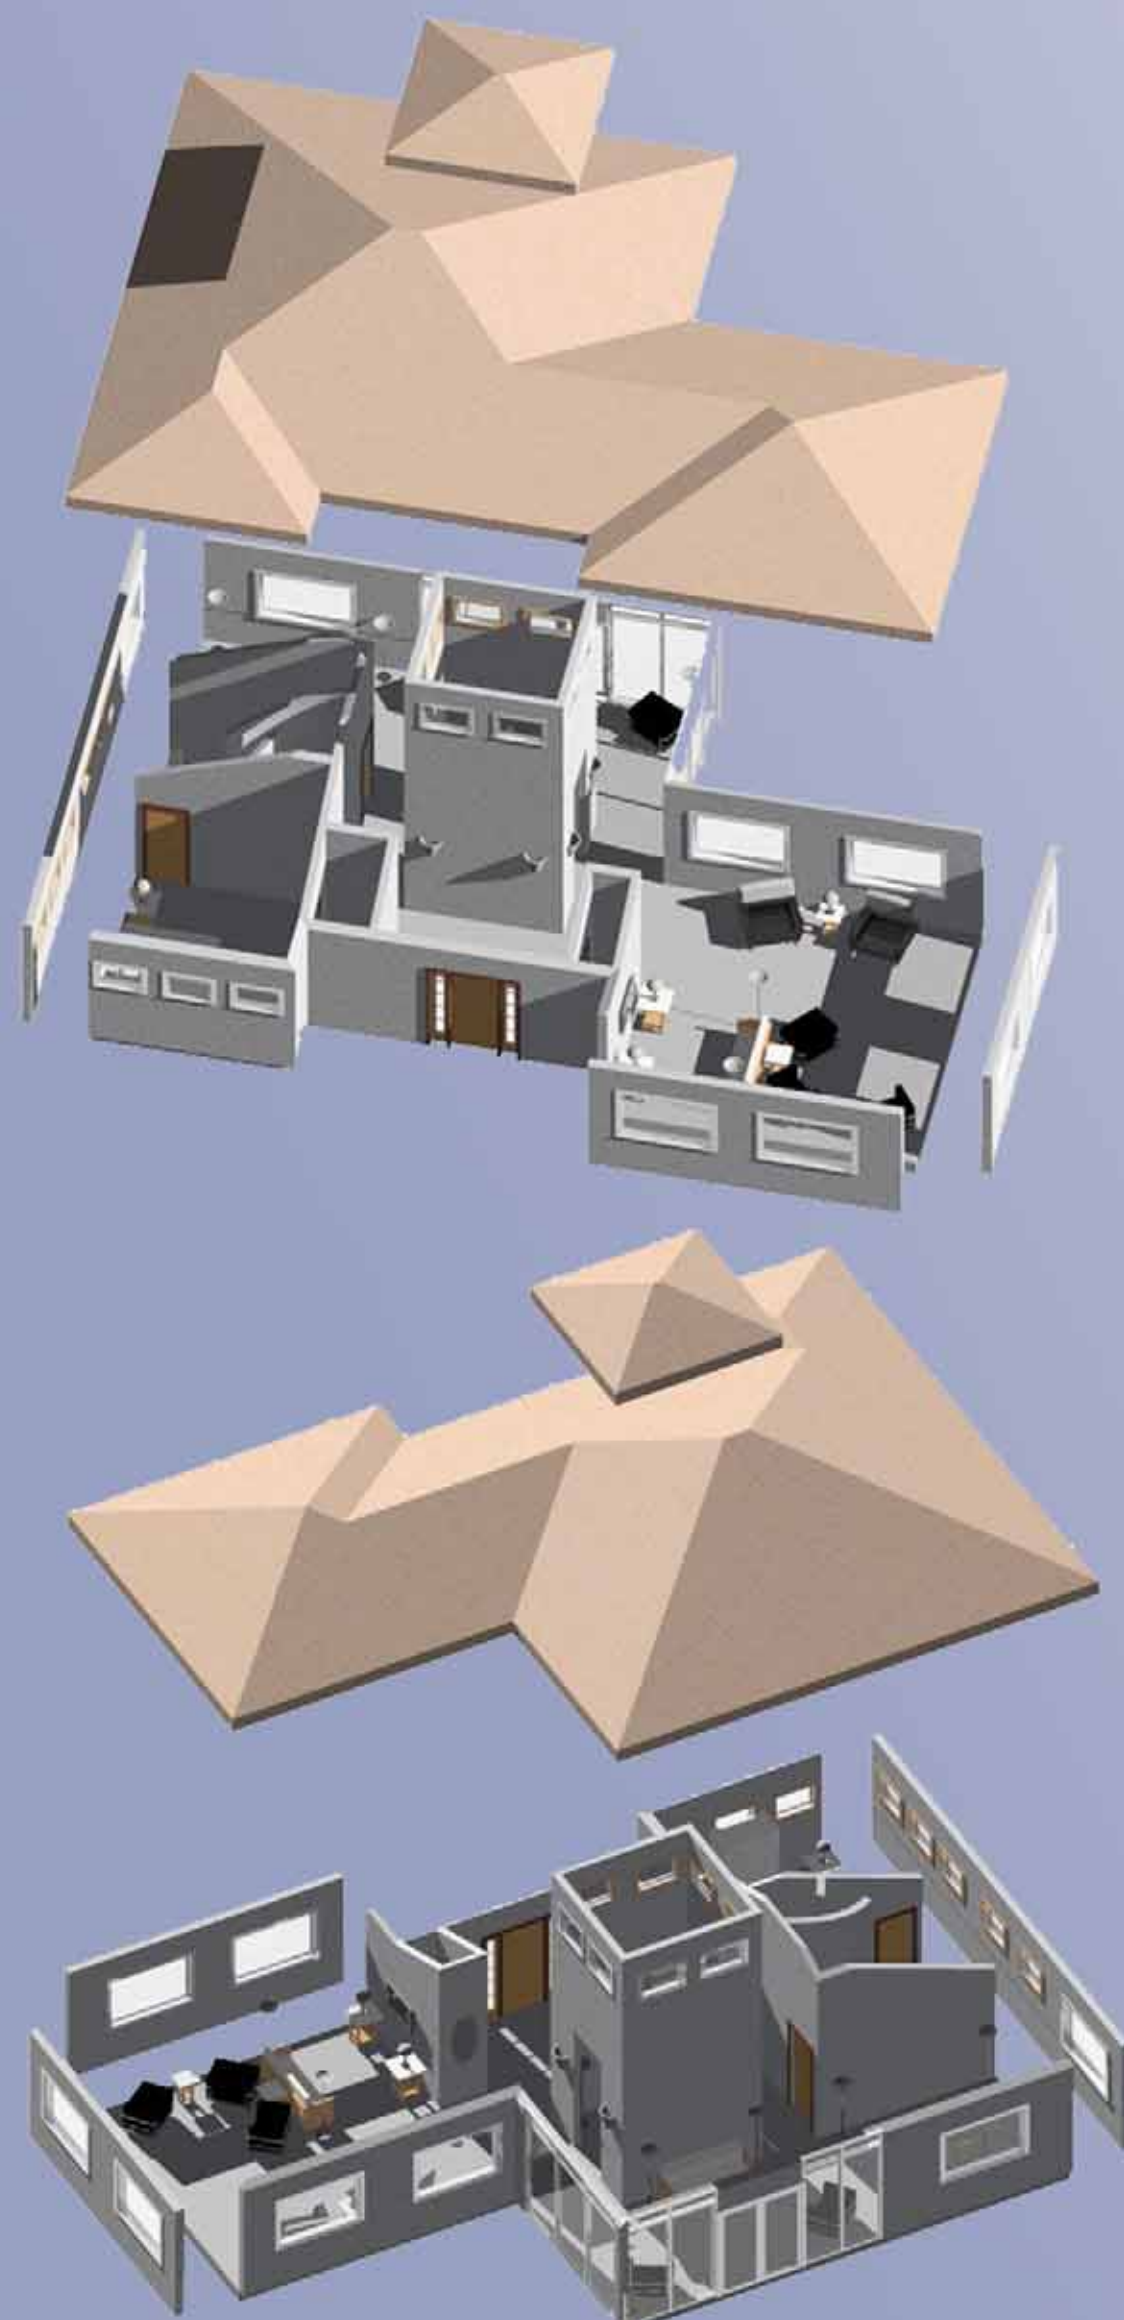

BD Tilt-up Design
 Brennan Drake
ALFRED STATE COLLEGE

REAR

FRONT

BASE HOUSE

TWO BEDROOM

THREE BEDROOM

GRANITE FLAKES TO ADD COLOR

FRONT ELEVATIONS

HEAT DISPENSING TOWER

REAR ELEVATIONS

LEFT ELEVATIONS

SHARED PARKING AREA

Brennan Drake
 Alfred, NY
 (607)857-1725
 Drakebd@alfredstate.edu
 Alfred State College
 Prof: Rex Simpson