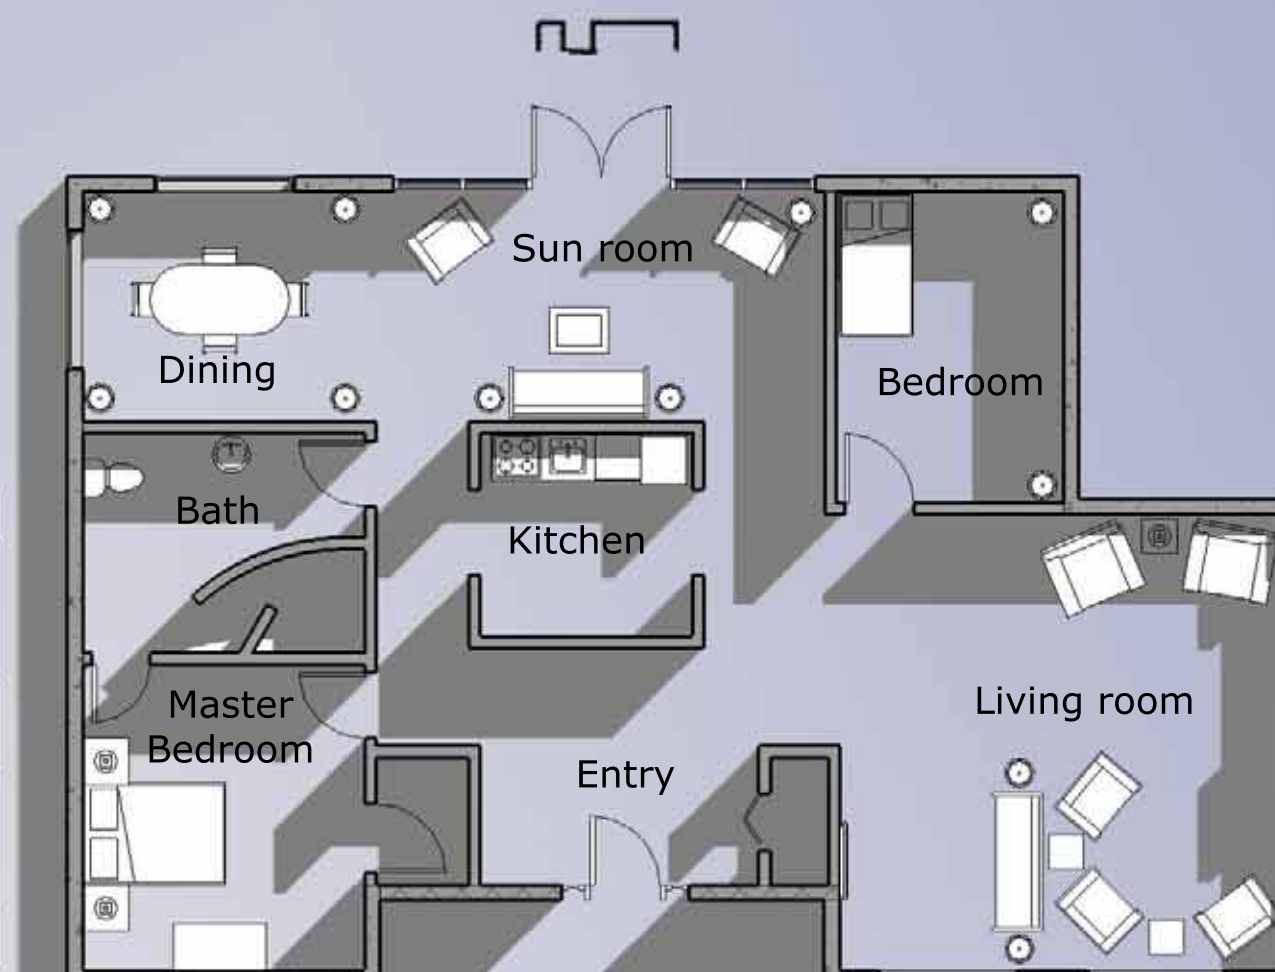

BD Tilt-up Design
 Brennan Drake
ALFRED STATE COLLEGE

REAR

FRONT

BASE HOUSE

TWO BEDROOM

THREE BEDROOM

GRANITE FLAKES TO ADD COLOR

FRONT ELEVATIONS

HEAT DISPENSING TOWER

REAR ELEVATIONS

LEFT ELEVATIONS

SHARED PARKING AREA

Brennan Drake
 Alfred, NY
 (607)857-1725
 Drakebd@alfredstate.edu
 Alfred State College
 Prof: Rex Simpson