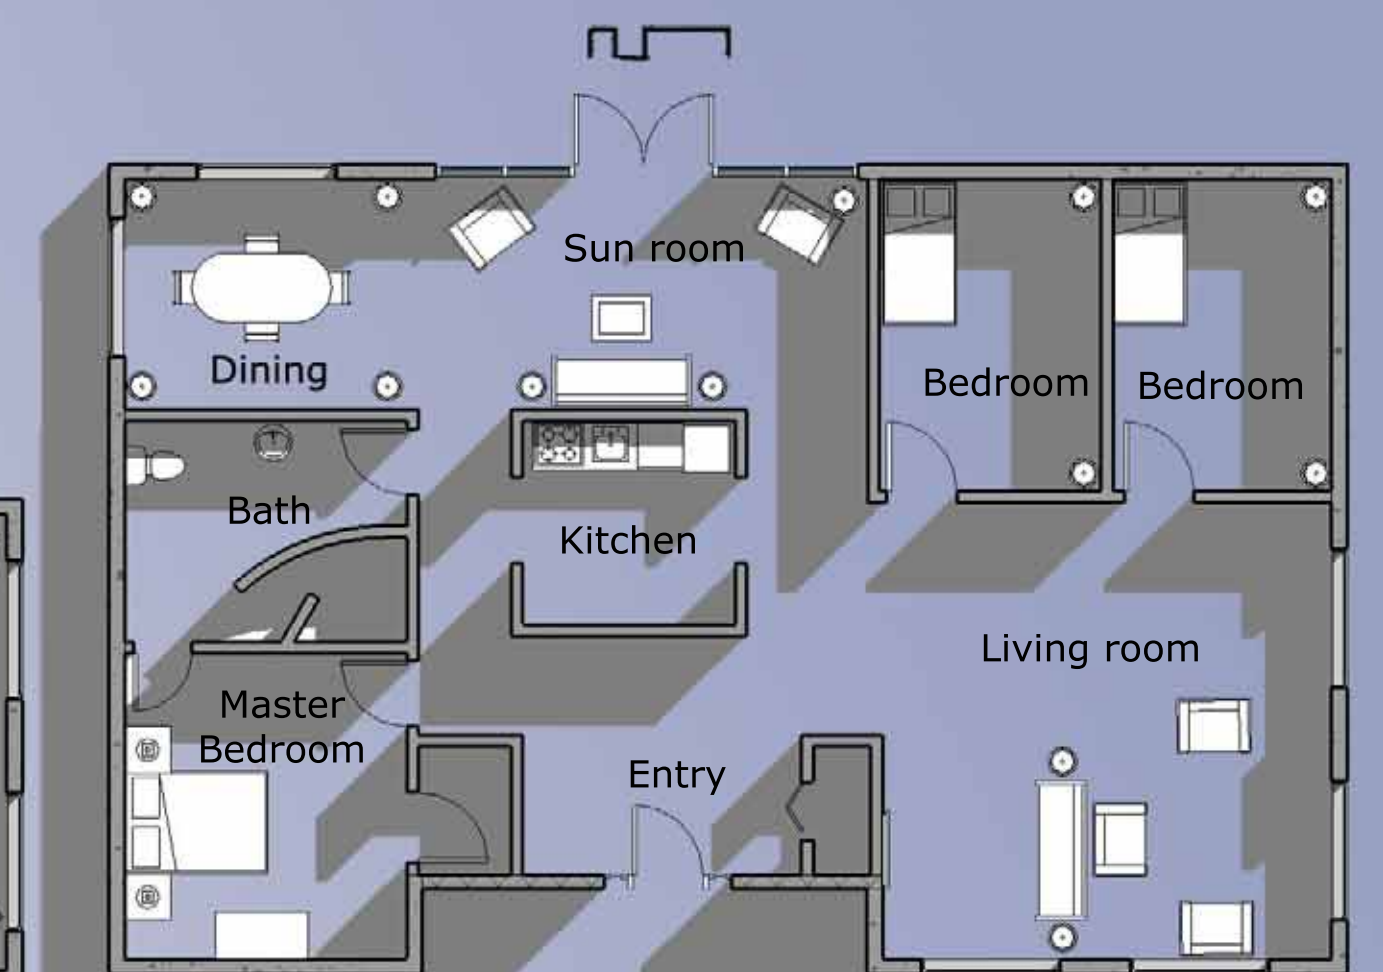

BD Tilt-up Design
 Brennan Drake
ALFRED STATE COLLEGE

REAR

FRONT

BASE HOUSE

TWO BEDROOM

THREE BEDROOM

GRANITE FLAKES TO ADD COLOR

FRONT ELEVATIONS

HEAT DISPENSING TOWER

REAR ELEVATIONS

LEFT ELEVATIONS

SHARED PARKING AREA

Brennan Drake
 Alfred, NY
 (607)857-1725
 Drakebd@alfredstate.edu
 Alfred State College
 Prof: Rex Simpson